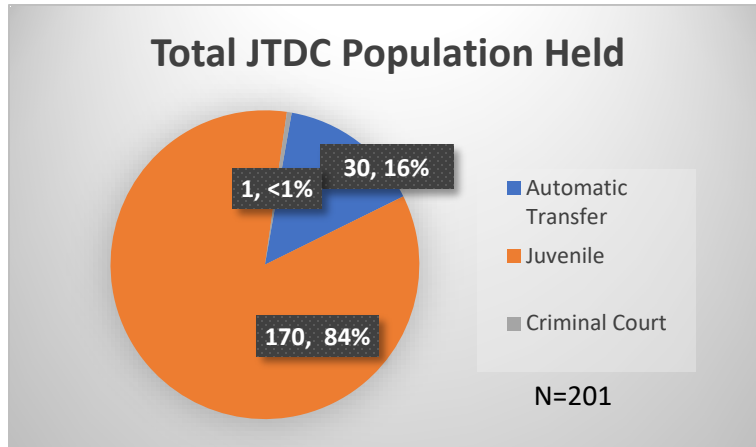

**Daily Data Dashboard – September 17, 2024**  
**Demographics for JTDC Population**  
**Tuesday Morning Midnight Count**

Total # of probation Involved youth<sup>1</sup>: 1,308

<sup>1</sup> Probation Active: Any youth who is pending sentencing with an active social history, has been formally placed on probation or supervision with Cook County Juvenile Probation on the date of the report.

\*Age, Gender and Race for Criminal Court population (N=1) is not represented in this report.

**Daily Data Dashboard – September 17, 2024**  
**Demographics for JTDC Population**  
**Tuesday Morning Midnight Count**