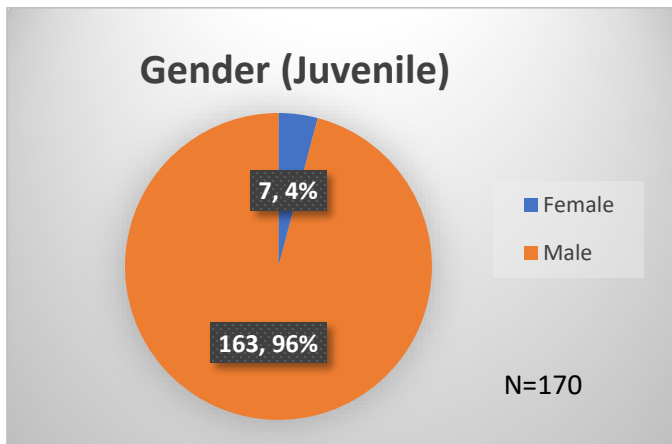

**Daily Data Dashboard – September 17, 2024**  
**Demographics for JTDC Population**  
**Tuesday Morning Midnight Count**

Total # of probation Involved youth<sup>1</sup>: 1,308

<sup>1</sup> Probation Active: Any youth who is pending sentencing with an active social history, has been formally placed on probation or supervision with Cook County Juvenile Probation on the date of the report.

\*Age, Gender and Race for Criminal Court population (N=1) is not represented in this report.

**Daily Data Dashboard – September 17, 2024**  
**Demographics for JTDC Population**  
**Tuesday Morning Midnight Count**