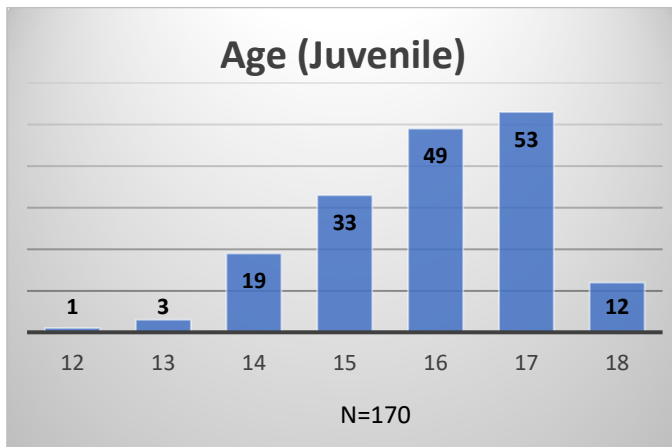

**Daily Data Dashboard – September 17, 2024**  
**Demographics for JTDC Population**  
**Tuesday Morning Midnight Count**

Total # of probation Involved youth<sup>1</sup>: 1,308

<sup>1</sup> Probation Active: Any youth who is pending sentencing with an active social history, has been formally placed on probation or supervision with Cook County Juvenile Probation on the date of the report.

\*Age, Gender and Race for Criminal Court population (N=1) is not represented in this report.

**Daily Data Dashboard – September 17, 2024**  
**Demographics for JTDC Population**  
**Tuesday Morning Midnight Count**