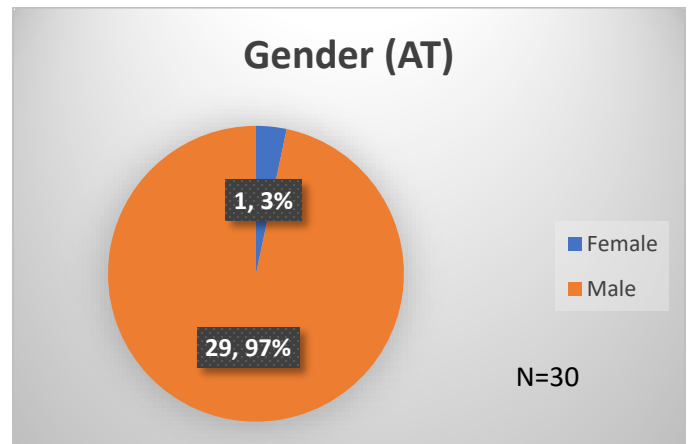

**Daily Data Dashboard – September 17, 2024**  
**Demographics for JTDC Population**  
**Tuesday Morning Midnight Count**

Total # of probation Involved youth<sup>1</sup>: 1,308

<sup>1</sup> Probation Active: Any youth who is pending sentencing with an active social history, has been formally placed on probation or supervision with Cook County Juvenile Probation on the date of the report.

\*Age, Gender and Race for Criminal Court population (N=1) is not represented in this report.

**Daily Data Dashboard – September 17, 2024**  
**Demographics for JTDC Population**  
**Tuesday Morning Midnight Count**