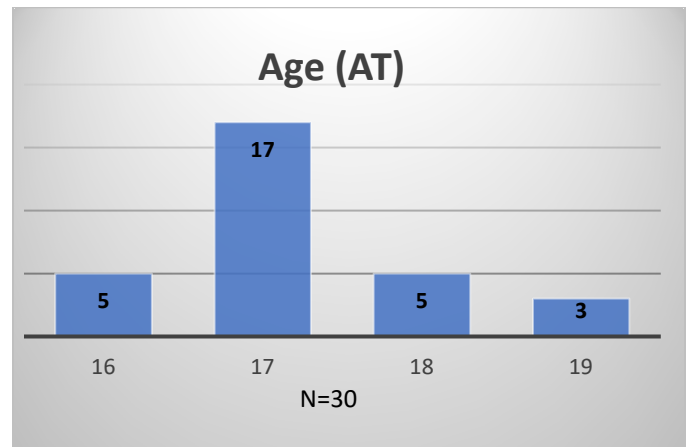

**Daily Data Dashboard – September 17, 2024**  
**Demographics for JTDC Population**  
**Tuesday Morning Midnight Count**

Total # of probation Involved youth<sup>1</sup>: 1,308

<sup>1</sup> Probation Active: Any youth who is pending sentencing with an active social history, has been formally placed on probation or supervision with Cook County Juvenile Probation on the date of the report.

\*Age, Gender and Race for Criminal Court population (N=1) is not represented in this report.

**Daily Data Dashboard – September 17, 2024**  
**Demographics for JTDC Population**  
**Tuesday Morning Midnight Count**